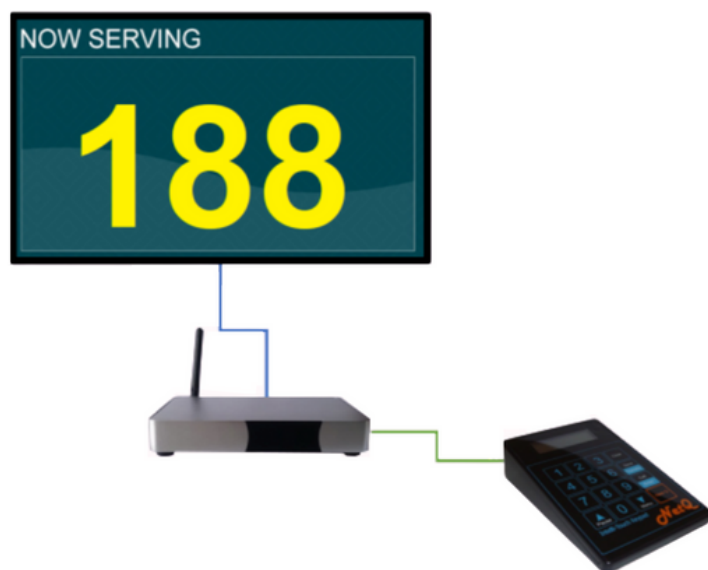

We are specialize in queue management solutions. Taking advantage of today's technology, we can make your customers' queuing a more pleasant experience than before.

NETQ LITE

NL-10

Comes with:

- 10" ANDROID PC
(ANDROID 6.0, 8GB MEMORY,
2GB RAM)
- 16-KEY INTELLI-TOUCH KEYPAD

NL-BOX

Comes with:

- ANDROID BOX PC
(ANDROID 4.4, 8GB MEMORY,
2GB RAM)
- 16-KEY INTELLI-TOUCH KEYPAD

*Compatible with multiple monitor sizes

Visit <http://www.arrowlogic.com.sg> for more information.

For more enquiries, call +65 6253 8872