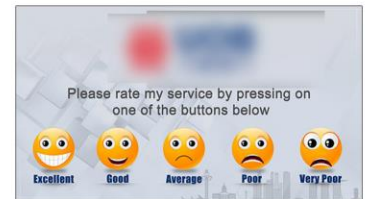

Just Rate

Specifications

- Screen : G+G Capacitive Touchscreen, 1024*768 High-resolution Screen
- Display : HD TFT Screen
- Resolution : 1024*768 Pixels
- Dual Camera : Front camera, 2.0 Megapixels Back camera, 2.0 Megapixels
- GPU : Power VR SGX544
- CPU : A31s Quad Core
- Memory : 1GB,DDR3
- Storage : 16GB
- OS : Android 4.2.2
- Size : 9.7 inch